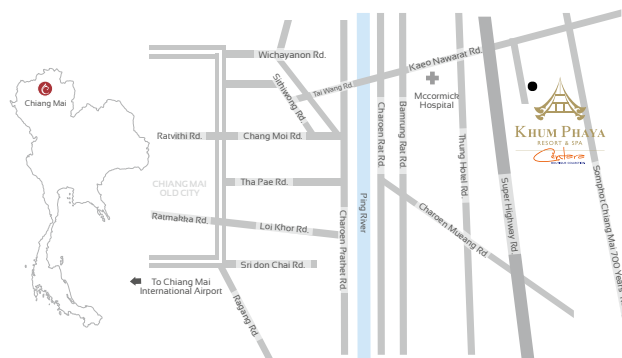

CONTACT YOUR REGIONAL SALES OFFICES

GLOBAL SALES OFFICE	sales@chr.co.th
NORTHERN THAILAND	rsocnx@chr.co.th
SOUTHERN THAILAND	rsohkt@chr.co.th
AUSTRALIA / NEW ZEALAND	rsouas@chr.co.th
CANADA	rsoca@chr.co.th
CHINA	rsocn@chr.co.th
FRANCE	rsufr@chr.co.th
GERMANY / AUSTRIA / SWITZERLAND	rsode@chr.co.th
HONG KONG	rsohk@chr.co.th
INDIA	rsoin@chr.co.th
INDONESIA	rsojkt@chr.co.th
JAPAN	rsojp@chr.co.th
KOREA	rsokr@chr.co.th
MALAYSIA	rsomy@chr.co.th
MIDDLE EAST	rsodxb@chr.co.th
PHILIPPINES	rsoph@chr.co.th
RUSSIA	rsoru@chr.co.th
SCANDINAVIA / FINLAND	rsonordic@chr.co.th
SINGAPORE	rsosin@chr.co.th
SOUTH AFRICA	rsosa@chr.co.th
UNITED KINGDOM	rsouk@chr.co.th
UNITED STATES OF AMERICA	rsous@chr.co.th
VIETNAM	rsovn@chr.co.th