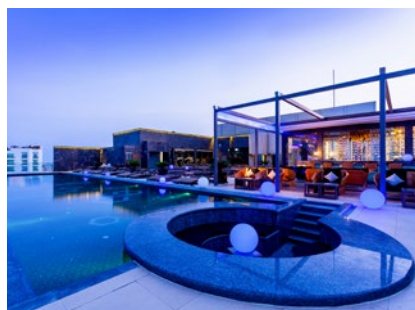

FOOD AND BEVERAGE

VENUE	TYPE OF CUISINE	CAPACITY (SEATS)	OPENING HOURS	LOCATION
Oceana	Seafood, Thai and international cuisines	100	06:30 - 10:30 / 12:00 - 15:00 / 18:00 - 23:00 / À la carte 06:30 - 23:00	Lobby level
Ruffino Restaurant & Lounge	Italian inspired cuisine and comfort food	80	12:00 - 15:00 / 18:00 - 23:00 / Lounge 08:00 - 23:00	Rooftop
Espresso	Pastries, snacks and refreshments	38	08:00 - 23:00	Lobby
In-room dining	Thai and international cuisines	-	06:00 - 22:30	All guestrooms

MEETINGS AND EVENTS

VENUE	LOCATION	AREA (M²)	SIZE (M X M)	CEILING (M)	CLASSROOM	THEATRE	COCKTAIL	BANQUET	CABARET
Phratamnak room	Building B	189	13.7 x 13.8	2.6	66	140	140	120	50
Espresso meeting room	Next to Espresso	77.3	13.1 x 5.9	2.7	42	60	60	48	15