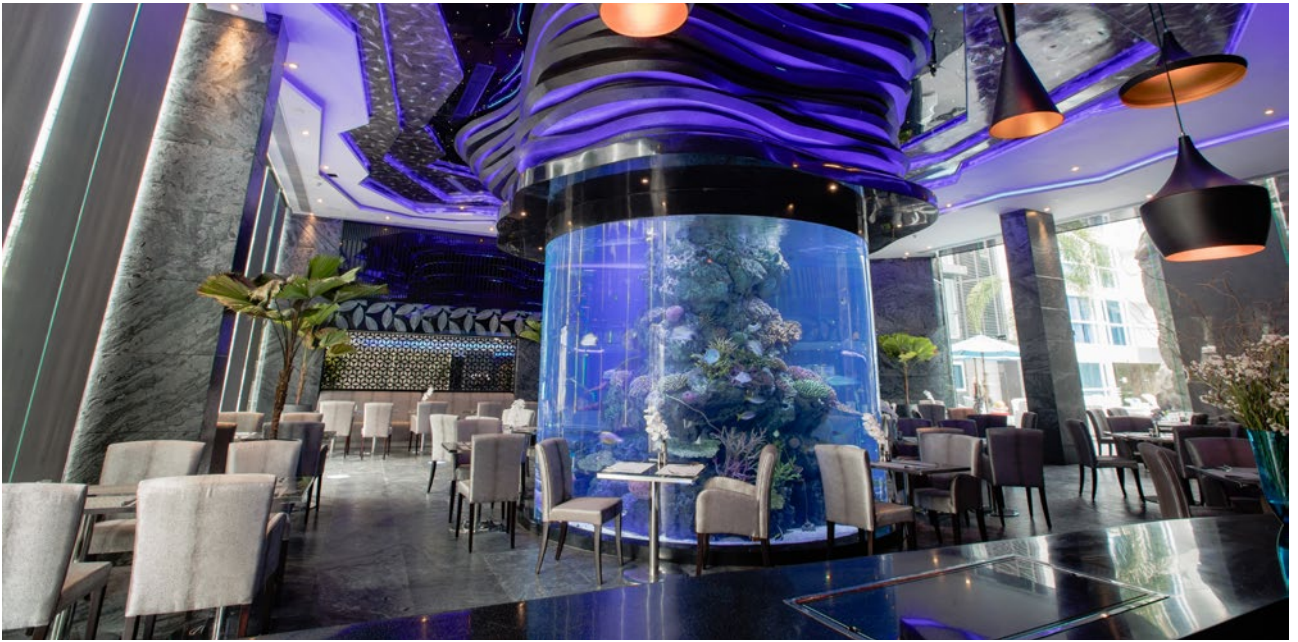

CENTARA

AZURE HOTEL
PATTAYA

FACTS