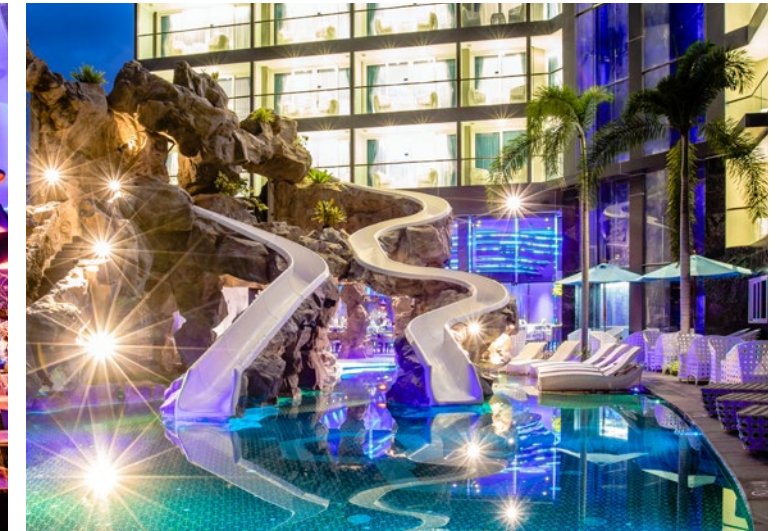

# CENTARA

AZURE HOTEL  
PATTAYA

With a prime setting in Central Pattaya, this stylish hotel provides convenient access to dining, shopping and leisure, plus has easy access to the beachfront, where water sports, food and fun are all available. Bangkok Suvarnabhumi Airport is a 90-minute drive away.