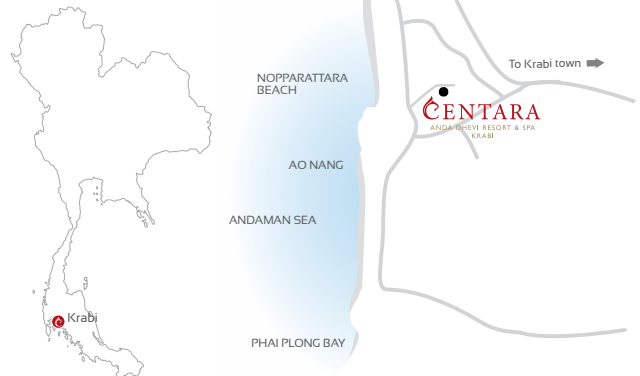

For more information and contact details, please visit : centarahotelsresorts.com