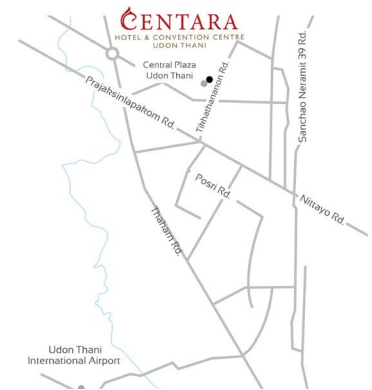

RESERVATION CENTRE

T : +66 (0) 2101 1234 | **F** : +66 (0) 2101 1235 | **E** : reservations@chr.co.th
www.centarahotelsresorts.com

Represented by Utell International Reservations Worldwide

PICTURE PERFECT

To download the images presented within this fact sheet and many others, visit www.centarahotelsresorts.com/photography