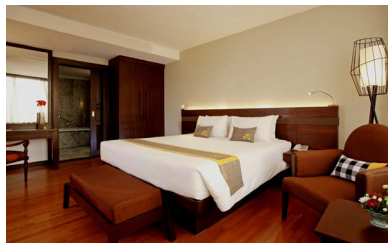

ACCOMMODATION

- There are 259 newly refurbished rooms and suites, most offering the choice of a king bed or twin beds
- Superior rooms offer scenic city views while the 23 suites feature an airy lounging and dining area in a total living space ranging from 42 to 128 square metres
- The design of the rooms is fresh and welcoming and all rooms are equipped with modern facilities including individually controlled air-conditioning, electronic bedside control panel, LCD TV with satellite, in-house movies, wireless and broadband internet access, in-room safe, fully-stocked minibar, IDD telephone, and with tea and coffee making facilities in Deluxe rooms and Suites

ACCOMMODATION

Room facts at a glance		In-room features														
Room type		Number of rooms	Total living space (m ²)	Maximum occupancy (AD + CH)	Extra bed capability	Individual air-conditioning	Separate shower	Bathtub	Minibar	Tea and coffee making facilities	In-room safe	Hairdryer	Satellite TV	IDD telephone	Wireless internet access	Separate living / dining room
Standard	Twin	8	32	3AD or 2AD + 1CH	•	•	•		•		•	•	•	•	•	
Superior	King	34	32	3AD or 2AD + 1CH	•	•	•		•		•	•	•	•	•	
	Twin	124	32	3AD or 2AD + 1CH	•	•	•		•		•	•	•	•	•	
Deluxe	King	29	32	3AD or 2AD + 1CH	•	•	•		•	•	•	•	•	•	•	
	Twin	41	32	3AD or 2AD + 1CH	•	•	•		•	•	•	•	•	•	•	
Petite Suite	King	2	42	3AD or 2AD + 1CH	•	•	•	•	•	•	•	•	•	•	•	
Junior Suite	King	20	72	3AD + 1CH or 2AD + 2CH	•	•	•	•	•	•	•	•	•	•	•	•
Executive Suite	King	1	128	3AD + 1CH or 2AD + 2CH	•	•	•	•	•	•	•	•	•	•	•	•